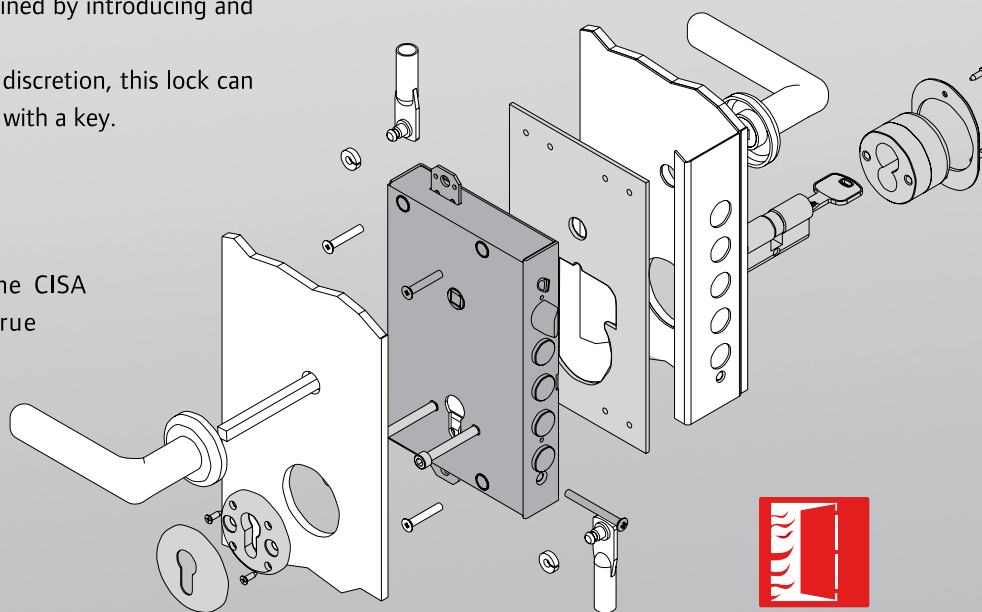

ComFortlock System

European cylinder

European cylinder ComFortlock System

OPERATION

- With its simple, but extremely smart design, ComFortlock is the ultimate creation in CISA's private use range.
- It enables to secure a door from the inside by simply lifting the handle. Unlocking is just as easy: in case of emergency, the door can be unsecured by lowering the handle (the unlocking function can be selected at the user's discretion).
- To secure the door from the outside when the user leaves home, it is once again enough to lift the handle. Obviously, in this case, opening will not be obtained by lowering the handle; opening can only be obtained by introducing and turning the specially supplied key.
- In any situation and at the user's discretion, this lock can be operated in the traditional way with a key.

SECURITY

- Protection is guaranteed by the CISA European profile cylinders, true technological jewels.
- In conjunction with the CISA AP3 and RS3 cylinders and

pulling and drilling resistant PROTECTIVE ROSES, ComFortlock guarantees compliance with the strictest security standards provided for by the applicable European regulations UNI EN 1303 and UNI EN 12209:03.

AVAILABLE MODELS

- Latch and deadbolts pre-set for additional locking points.

Technical features:

- Steel case and cover.
- Nickel-plated steel faceplate (mortice locks).
- Nickel-plated steel deadbolts.
- Non-handed nickel-plated latchbolt.
- Anti-crush plates for screw fixing.
- Steel active pins.
- Packaging: 1 or 5 pieces (industrial packs).

Operation:

From the inside:

Closing:

- deadbolts operated by turning the handle upwards and/or with the key.

Opening:

- latchbolt operated by using the handle and/or key.
- deadbolts operated by turning the handle downwards (function selectable by the user) and/or with the key.