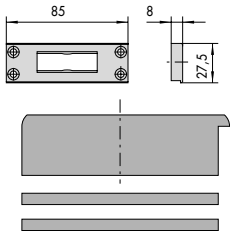

14010, 14011, 14012,
14013, 14017, 14018,
14020, 14021, 14350,
14351, 14352, 14450,
14451, 14452, 14510,
14511, 14512, 44110,
44111, 44115, 44116,
44140, 44141, 44145,
44146, 44150, 44151,
44152, 44155, 44156,
44157, 44160, 44161,
44162, 44165, 44166,
44227, 44228, 44240,
44241, 44245, 44246,
44350, 44351, 44450,
44451

0,020 25 1 06287 95 0