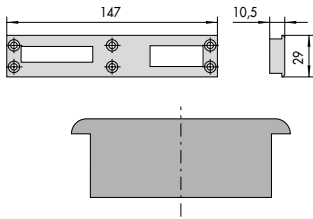

Type	Description	For series/item	Unit weight 	Pieces 	ITEM					
					Type	Dim.	Hand	Fin.	Peris.	Spec.

44620, 44621, 44625,
44626, 44640, 44645

0,022 25 1 06287 94 0